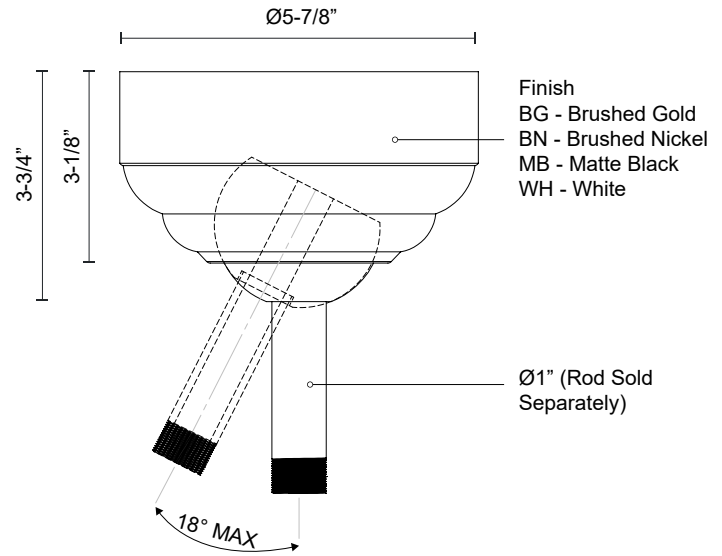

X-ADP 34 FAN

ADAPTORS

DESCRIPTION

Sloped ceiling adaptor for fans. Available in four finishes. Sold separately.

SPECIFICATION DETAILS

Slope Ceiling Adaptor Dimensions	D5-7/8" x H3-3/4"
Sloped Ceiling Adaptable	Yes, Up to 18 Degrees
Location	Damp; Wet (Only CF92952)

SUGGESTED FAN SELECTION TO WORK WITH SLOPE CEILING ADAPTOR

X-ADP 34 BG FAN

X-ADP 34 BN FAN

X-ADP 34 MB FAN

X-ADP 34 WH FAN

KUZCO

CANADA: 19054 28TH AVENUE - SURREY, BC V3Z 6M3

USA: 3035 E. LONE MOUNTAIN ROAD - LAS VEGAS, NV 89081

WWW.KUZCOLIGHTING.COM

© 2023 KUZCO LIGHTING. ALL RIGHTS RESERVED.