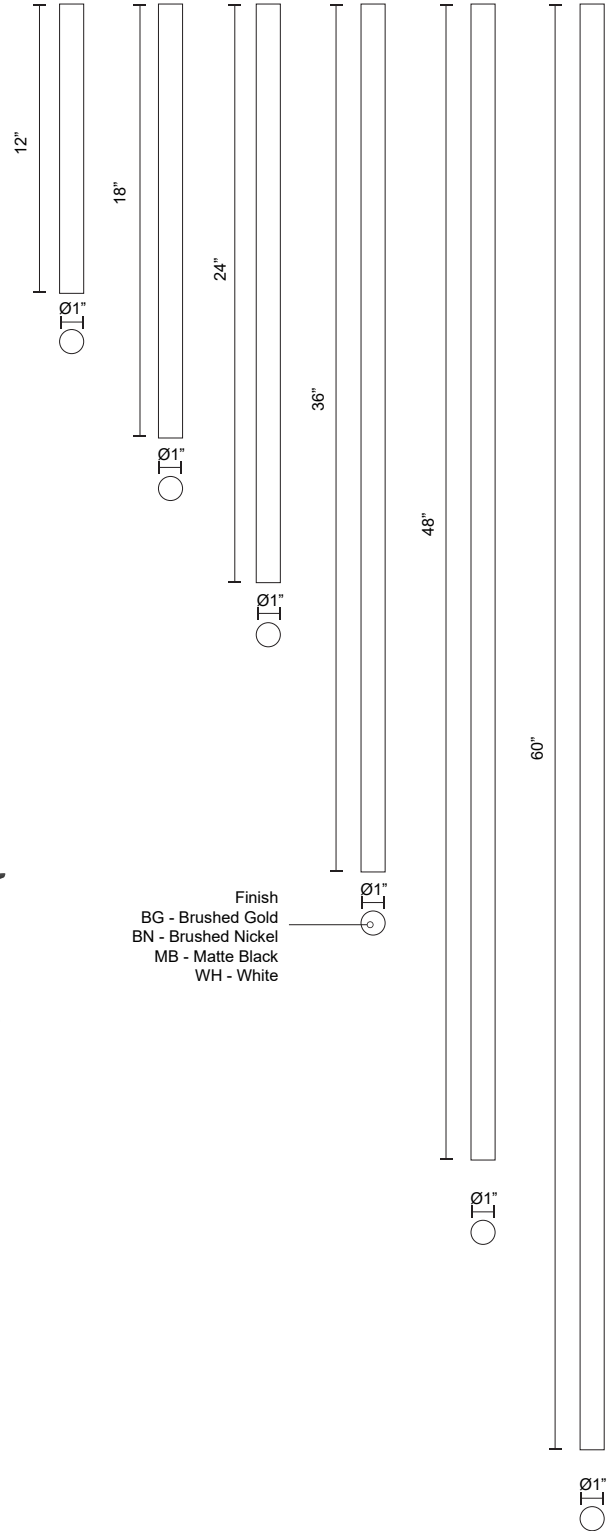

X-RD34-12 FAN
X-RD34-18 FAN
X-RD34-24 FAN
X-RD34-36 FAN
X-RD34-48 FAN
X-RD34-60 FAN
DOWNRODS

DESCRIPTION

Downrod for ceiling fans, available in four finishes. Each rod sold separately.

SPECIFICATION DETAILS

Downrod Dimensions	• D1" x H12" • D1" x H18" • D1" x H24" • D1" x H36" • D1" x H48" • D1" x H60"
Location	Damp; Wet (Only CF92952)

SUGGESTED FAN SELECTION TO WORK WITH DOWNROD

X-RD34-12BG FAN X-RD34-18BG FAN X-RD34-24BG FAN X-RD34-36BG FAN X-RD34-48BG FAN X-RD34-60BG FAN	 CF91954-BG/MB Brushed Gold/ Matte Black	 CF91954-BG/WH Brushed Gold/White		
X-RD34-12BN FAN X-RD34-18BN FAN X-RD34-24BN FAN X-RD34-36BN FAN X-RD34-48BN FAN X-RD34-60BN FAN	 CF91954-BN/WH Brushed Nickel/ White	 CF91954-BN/MB Brushed Nickel/ Matte Black		
X-RD34-12MB FAN X-RD34-18MB FAN X-RD34-24MB FAN X-RD34-36MB FAN X-RD34-48MB FAN X-RD34-60MB FAN	 CF90960-MB Matte Black	 CF90955-MB Matte Black	 CF91954-MB Matte Black	 CF92952-MB Matte Black
	  CF77860-MB/NW Matte Black/Natural Oak Wood	 CF77860-MB/DW Matte Black/Dark Walnut	 CF97860-MB/NW Matte Black/Natural Oak Wood	 CF97860-MB/DW Matte Black/Dark Walnut
X-RD34-12WHFAN X-RD34-18WH FAN X-RD34-24WH FAN X-RD34-36WH FAN X-RD34-48WH FAN X-RD34-60WH FAN	 CF90960-WH White	 CF90955-WH White	 CF92952-WH White	

CANADA: 19054 28TH AVENUE - SURREY, BC V3Z 6M3
USA: 3035 E. LONE MOUNTAIN ROAD - LAS VEGAS, NV 89081

WWW.KUZCOLIGHTING.COM

© 2024 KUZCO LIGHTING. ALL RIGHTS RESERVED.